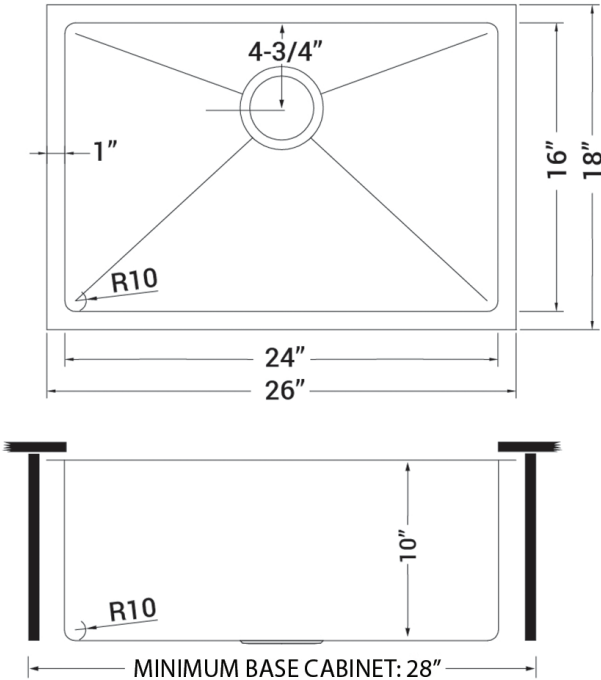

IN THE BOX

Basket Strainer
[RVA1025]

Mounting Clips
[RVA11031]

Drain Cover
[RVA1035]

Cut-out
Template

Rinse Grid
[RVA67126]

NOMINAL DIMENSIONS

Exterior: 26" (wide) x 18" (front-to-back)
Interior Bowl: 24" (wide) x 16" (front-to-back)
Bowl Depth: 10"
Minimum Cabinet Size: 28" wide
Drain Hole Size: 3½"

Installation Type:
Undermount

Inside Corners:
Rounded

Drain Location:
Rear Center

RUVATI USA
www.ruvati.com

Phone: 1.855.478.8284
Email: support@ruvati.com

OPTIONAL ACCESSORIES (SOLD SEPARATELY)

Deep Basket
Disposal Flange
[RVA1049ST]

DIMENSIONS

Register your product at www.ruvati.com/register.